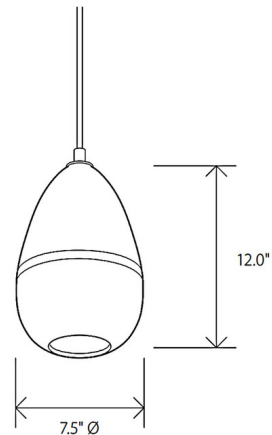

Specifications

COLOR White / Ivory
BODY FINISH Black
WATTAGE 4W
DIMMER Standard 120V
DIMENSIONS 7.5"W x 12"H
BULB INCLUDED 1x G25/Medium (E26)/4W/120V LED
COUNTRY OF ORIGIN United States

Technical Information

PRODUCT DIMENSIONS Adjustable Fabric Cord Length: 72"
COLOR RENDERING 90 CRI
LAMP COLOR 2700K
LUMENS/WATT 87.50
LUMINOUS FLUX 350 lumens

Shown in black / white / ivory

CLICK TO VIEW PRODUCT

Notes: