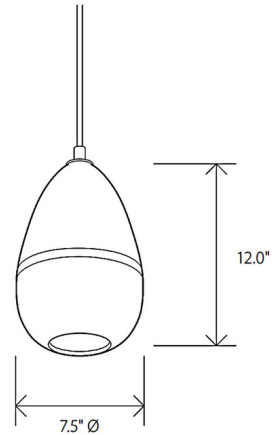

Specifications

COLOR	White / Ivory
BODY FINISH	Black
WATTAGE	4W
DIMMER	Standard 120V
DIMENSIONS	7.5"W x 12"H
BULB INCLUDED	1 x G25/Medium (E26)/4W/120V LED
COUNTRY OF ORIGIN	United States

Technical Information

PRODUCT DIMENSIONS	Adjustable Fabric Cord Length: 72"
COLOR RENDERING	90 CRI
LAMP COLOR	2700K
LUMENS/WATT	87.50
LUMINOUS FLUX	350 lumens

Shown in black / white / ivory

CLICK TO VIEW PRODUCT

Notes: