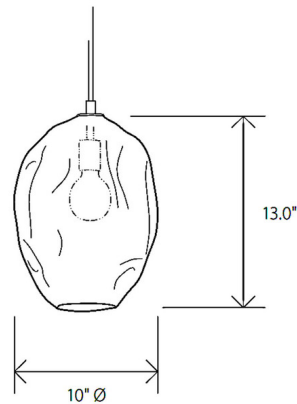

Shown in black / grey

CLICK TO VIEW PRODUCT

Notes: