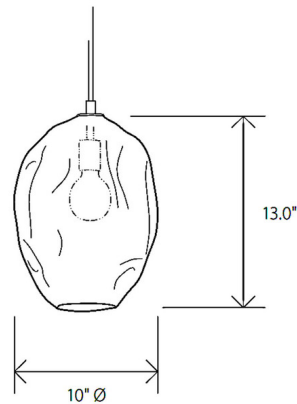

CLICK TO VIEW PRODUCT

Notes: