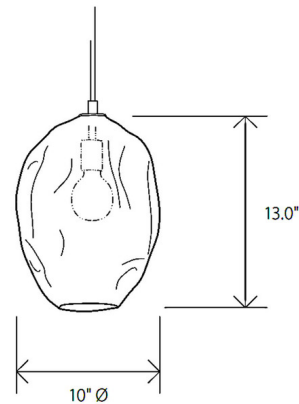

CLICK TO VIEW PRODUCT

Notes: