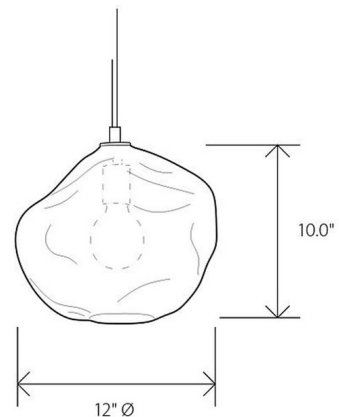

CLICK TO VIEW PRODUCT

Notes: