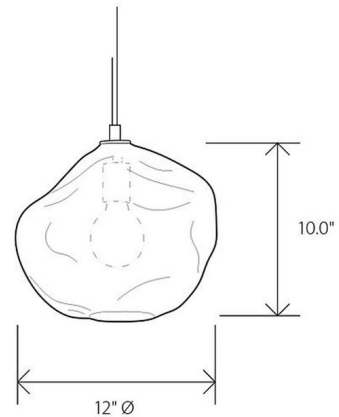

CLICK TO VIEW PRODUCT

Notes: