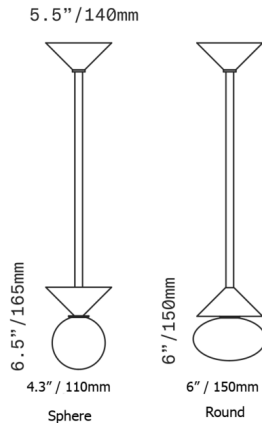

Lightology

lightology.com
866-954-4489
04-25-26

Project: _____
Company: _____
Location: _____ Fixture Type: _____
SPEC #: **SKL1286772**
Approved On: _____ Approved By: _____

Peak Pendant By SkLO

Description

The Peak Pendant features an illuminated glass shade set beneath a conical form and supported by a slim stem. Peak's arrangement of simple geometric forms gives it a playful but elegant aesthetic that will complement a variety of interior decor styles. The shade is available in Sphere or a flattened Round shape and in a variety of colors in a smooth dipped finish or a lightly frosted finish with a subtly ridged texture. Note: One 6 inch, two 12 inch, and one 18 inch downrods are included as standard and allow for field adjustability. Custom, non-adjustable overall heights can be specified to order (additional fees may apply).

Shown in brushed brass / whiskey textured

Specifications

COLOR Whiskey Textured
BODY FINISH Brushed Brass
WATTAGE 7W
DIMMER Standard 120V
DIMENSIONS 4.33"W x 6.49"H
BULB INCLUDED 1 x JCD/G9/7W/120V LED

Technical Information

PRODUCT DIMENSIONS Canopy: 5.5" diameter

CLICK TO VIEW PRODUCT

Notes: