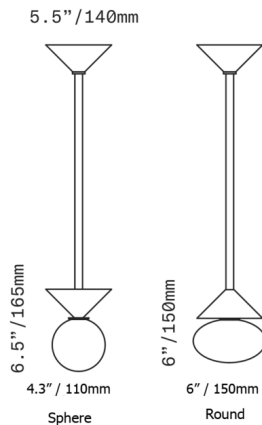

### Description

The Peak Pendant features an illuminated glass shade set beneath a conical form and supported by a slim stem. Peak's arrangement of simple geometric forms gives it a playful but elegant aesthetic that will complement a variety of interior decor styles. The shade is available in Sphere or a flattened Round shape and in a variety of colors in a smooth dipped finish or a lightly frosted finish with a subtly ridged texture. Note: One 6 inch, two 12 inch, and one 18 inch downrods are included as standard and allow for field adjustability. Custom, non-adjustable overall heights can be specified to order (additional fees may apply).

### Specifications

COLOR	Whiskey Textured
BODY FINISH	Brushed Brass
WATTAGE	7W
DIMMER	Standard 120V
DIMENSIONS	4.33"W x 6.49"H
BULB INCLUDED	1 x JCD/G9/7W/120V LED

### Technical Information

PRODUCT DIMENSIONS	Canopy: 5.5" diameter
--------------------	-----------------------

CLICK TO VIEW PRODUCT

Notes: