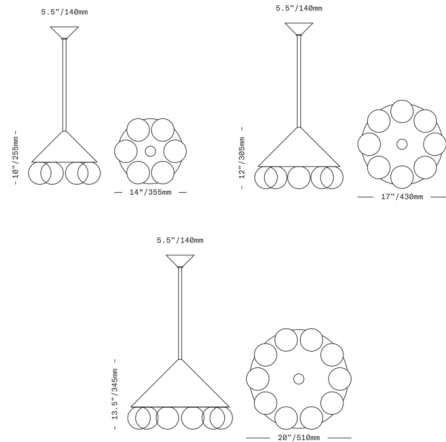

Lightology

lightology.com
866-954-4489
06-16-26

Project: _____

Company: _____

Location: _____ Fixture Type: _____

SPEC #: **SKL1286799**

Approved On: _____ Approved By: _____

Peak Chandelier By SkLO

Description

The Peak Chandelier features a ring of illuminated glass spheres set beneath a conical form and supported by a single stem. Peak's arrangement of simple geometric forms gives it a playful but elegant aesthetic that will complement a variety of interior decor styles. The globe shades are available in a variety of colors in a smooth dipped finish or a lightly frosted finish with a subtly ridged texture. Note: One 6 inch, two 12 inch, and one 18 inch downrods are included as standard and allow for field adjustability. Custom, non-adjustable overall heights can be specified to order (additional fees may apply).

Shown in brushed brass / clear textured

Specifications

COLOR	Clear Textured
BODY FINISH	Brushed Brass
WATTAGE	70W
DIMMER	Standard 120V
DIMENSIONS	20.07"W x 13.58"H
BULB INCLUDED	10 x JCD/G9/7W/120V LED

CLICK TO VIEW PRODUCT