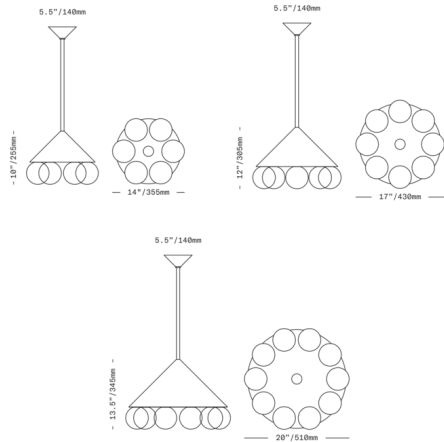

Lightology

lightology.com
866-954-4489
05-24-26

Project: _____

Company: _____

Location: _____ Fixture Type: _____

SPEC #: **SKL1286804**

Approved On: _____ Approved By: _____

Peak Chandelier By SkLO

Description

The Peak Chandelier features a ring of illuminated glass spheres set beneath a conical form and supported by a single stem. Peak's arrangement of simple geometric forms gives it a playful but elegant aesthetic that will complement a variety of interior decor styles. The globe shades are available in a variety of colors in a smooth dipped finish or a lightly frosted finish with a subtly ridged texture. Note: One 6 inch, two 12 inch, and one 18 inch downrods are included as standard and allow for field adjustability. Custom, non-adjustable overall heights can be specified to order (additional fees may apply).

Shown in brushed brass / steel blue textured

Specifications

COLOR	Steel Blue Textured
BODY FINISH	Brushed Brass
WATTAGE	70W
DIMMER	Standard 120V
DIMENSIONS	20.07"W x 13.58"H
BULB INCLUDED	10 x JCD/G9/7W/120V LED