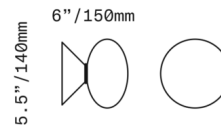

### Description

The Peak Wall / Ceiling Light features an illuminated glass shade supported by a conical canopy. Peak's arrangement of simple geometric forms gives it a playful but elegant aesthetic that will complement a variety of interior decor styles. The shade is available in a Sphere or flattened Round shape and in a variety of colors in a smooth dipped finish or a lightly frosted finish with a subtly ridged texture.

### Specifications

COLOR	Steel Blue Textured
BODY FINISH	Brushed Brass
WATTAGE	7W
DIMMER	Standard 120V
DIMENSIONS	5.51"W x 5.51"H x 5.91"D
BULB INCLUDED	1 x JCD/G9/7W/120V LED

### Technical Information

PRODUCT DIMENSIONS	Canopy: 5.5" diameter
--------------------	-----------------------

CLICK TO VIEW PRODUCT

Notes: