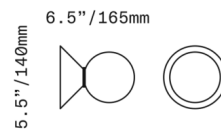

Lightology

lightology.com
866-954-4489
07-02-26

Project: _____

Company: _____

Location: _____ Fixture Type: _____

SPEC #: **SKL1286822**

Approved On: _____ Approved By: _____

Peak Wall / Ceiling Light

By SkLO

Description

The Peak Wall / Ceiling Light features an illuminated glass shade supported by a conical canopy. Peak's arrangement of simple geometric forms gives it a playful but elegant aesthetic that will complement a variety of interior decor styles. The shade is available in a Sphere or flattened Round shape and in a variety of colors in a smooth dipped finish or a lightly frosted finish with a subtly ridged texture.

Sphere

Round

Specifications

COLOR	Steel Blue Textured
BODY FINISH	Brushed Brass
WATTAGE	7W
DIMMER	Standard 120V
DIMENSIONS	5.51"W x 5.51"H x 5.91"D
BULB INCLUDED	1 x JCD/G9/7W/120V LED

Technical Information

PRODUCT DIMENSIONS	Canopy: 5.5" diameter

CLICK TO VIEW PRODUCT

Notes: