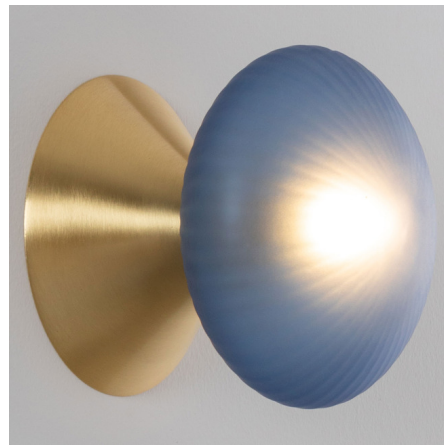

## Peak Wall / Ceiling Light

By SkLO

### Description

The Peak Wall / Ceiling Light features an illuminated glass shade supported by a conical canopy. Peak's arrangement of simple geometric forms gives it a playful but elegant aesthetic that will complement a variety of interior decor styles. The shade is available in a Sphere or flattened Round shape and in a variety of colors in a smooth dipped finish or a lightly frosted finish with a subtly ridged texture.

Shown in brushed brass / steel blue textured

### Specifications

COLOR	Steel Blue Textured
BODY FINISH	Brushed Brass
WATTAGE	7W
DIMMER	Standard 120V
DIMENSIONS	5.51"W x 5.51"H x 5.91"D
BULB INCLUDED	1 x JCD/G9/7W/120V LED