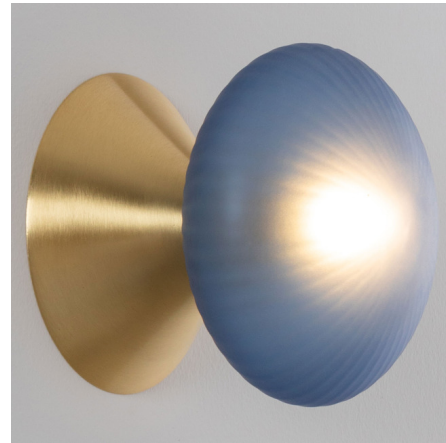

Lightology

lightology.com
866-954-4489
04-25-26

Project: _____

Company: _____

Location: _____ Fixture Type: _____

SPEC #: **SKL1286822**

Approved On: _____ Approved By: _____

Peak Wall / Ceiling Light

By SkLO

Description

The Peak Wall / Ceiling Light features an illuminated glass shade supported by a conical canopy. Peak's arrangement of simple geometric forms gives it a playful but elegant aesthetic that will complement a variety of interior decor styles. The shade is available in a Sphere or flattened Round shape and in a variety of colors in a smooth dipped finish or a lightly frosted finish with a subtly ridged texture.

Shown in brushed brass / steel blue textured

Sphere

6.5" / 165mm

Round

6" / 150mm

Specifications

COLOR Steel Blue Textured
BODY FINISH Brushed Brass
WATTAGE 7W
DIMMER Standard 120V
DIMENSIONS 5.51"W x 5.51"H x 5.91"D
BULB INCLUDED 1 x JCD/G9/7W/120V LED

Technical Information

PRODUCT DIMENSIONS Canopy: 5.5" diameter

CLICK TO VIEW PRODUCT

Notes: