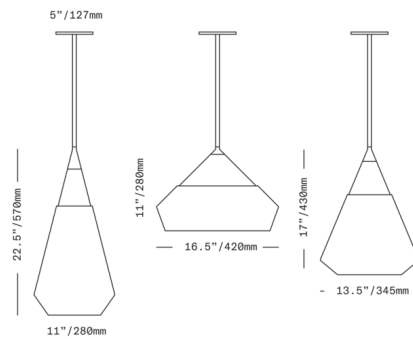

### Description

The Rest Pendant features a handblown frosted glass shade set beneath a conical white marble cap and supported by a slim stem. The glass shade flares outward before beveling inwards at the bottom for an angular modern look. While each size of the pendant features different proportions and angles, their shared design language makes them a natural fit in a grouping of multiple pendants. Note: One 6 inch, two 12 inch, and one 18 inch downrods are included as standard and allow for field adjustability. Custom, non-adjustable overall heights can be specified to order (additional fees may apply).

### Specifications

COLOR . . . . . Plum Frosted  
BODY FINISH . . . . . Brushed Brass  
WATTAGE . . . . . 8W  
DIMMER . . . . . Standard 120V  
DIMENSIONS . . . . . 16.53"W x 11.02"H  
BULB NOT INCLUDED . . . . . 1x A19/Medium (E26)/8W/120V LED