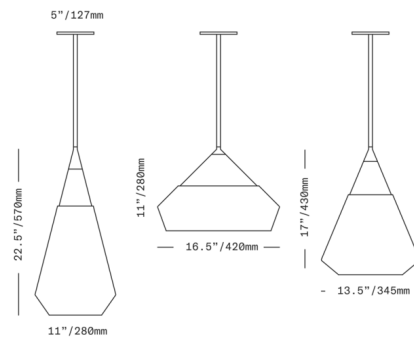

### Description

The Rest Pendant features a handblown frosted glass shade set beneath a conical white marble cap and supported by a slim stem. The glass shade flares outward before beveling inwards at the bottom for an angular modern look. While each size of the pendant features different proportions and angles, their shared design language makes them a natural fit in a grouping of multiple pendants. Note: One 6 inch, two 12 inch, and one 18 inch downrods are included as standard and allow for field adjustability. Custom, non-adjustable overall heights can be specified to order (additional fees may apply).

### Specifications

COLOR	Smoke Frosted
BODY FINISH	Brushed Brass
WATTAGE	8W
DIMMER	Standard 120V
DIMENSIONS	16.53"W x 11.02"H
BULB NOT INCLUDED	1 x A19/Medium (E26)/8W/120V LED

CLICK TO VIEW PRODUCT

Notes: