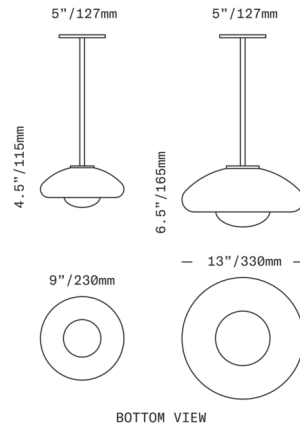

### Description

The Pillow Pendant features a soft dome of illuminated glass nestled in a gentle embrace by an arching dome of frosted glass. Pillow's soft, organic geometry creates a whimsical and welcoming expression, while the different colors of glass in the upper and lower portions of the shade add intriguing complexity. Note: One 6 inch, two 12 inch, and one 18 inch downrods are included as standard and allow for field adjustability. Custom, non-adjustable overall heights can be specified to order (additional fees may apply).

### Specifications

COLOR . . . . . Smoke Frosted / Celadon  
BODY FINISH . . . . . Brushed Brass  
WATTAGE . . . . . 7W  
DIMMER . . . . . Standard 120V  
DIMENSIONS . . . . . 9.05"W x 4.52"H  
BULB NOT INCLUDED . . . . . 1 x JCD/G9/7W/120V LED