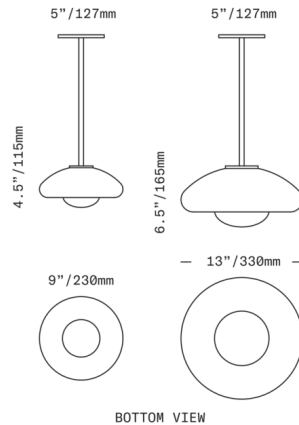

Description

The Pillow Pendant features a soft dome of illuminated glass nestled in a gentle embrace by an arching dome of frosted glass. Pillow's soft, organic geometry creates a whimsical and welcoming expression, while the different colors of glass in the upper and lower portions of the shade add intriguing complexity. Note: One 6 inch, two 12 inch, and one 18 inch downrods are included as standard and allow for field adjustability. Custom, non-adjustable overall heights can be specified to order (additional fees may apply).

Shown in brushed brass / smoke frosted / celadon

Specifications

COLOR Smoke Frosted / Celadon
BODY FINISH Brushed Brass
WATTAGE 7W
DIMMER Standard 120V
DIMENSIONS 9.05"W x 4.52"H
BULB NOT INCLUDED 1 x JCD/G9/7W/120V LED