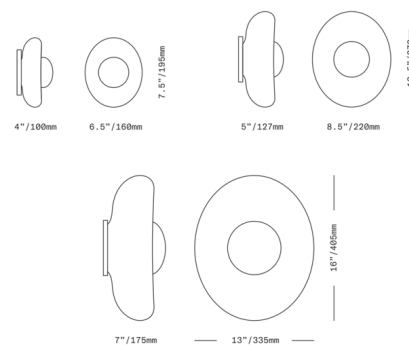

By SkLO

Description

The Pillow Wall / Ceiling Light features a dome of illuminated glass nestled in a gentle embrace by an arching dome of frosted glass. Pillow's soft, organic geometry creates a whimsical and welcoming expression, while the different colors of glass in the inner and outer portions of the shade add intriguing complexity.

Shown in brushed brass / clear frosted / white

Specifications

COLOR Clear Frosted / White
 BODY FINISH Brushed Brass
 WATTAGE 7W
 DIMMER Standard 120V
 DIMENSIONS 6.29"W x 7.67"H x 3.93"D
 BULB NOT INCLUDED 1 x JCD/G9/7W/120V LED