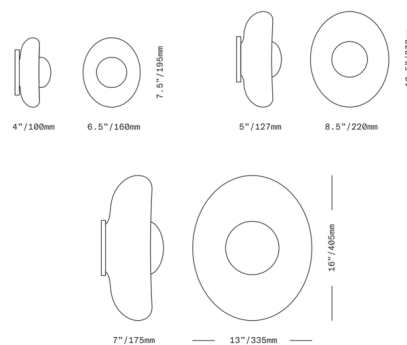

### Description

The Pillow Wall / Ceiling Light features a dome of illuminated glass nestled in a gentle embrace by an arching dome of frosted glass. Pillow's soft, organic geometry creates a whimsical and welcoming expression, while the different colors of glass in the inner and outer portions of the shade add intriguing complexity.

### Specifications

COLOR . . . . . Clear Frosted / White  
 BODY FINISH . . . . . Brushed Brass  
 WATTAGE . . . . . 7W  
 DIMMER . . . . . Standard 120V  
 DIMENSIONS . . . . . 6.29"W x 7.67"H x 3.93"D  
 BULB NOT INCLUDED . . . . . 1 x JCD/G9/7W/120V LED