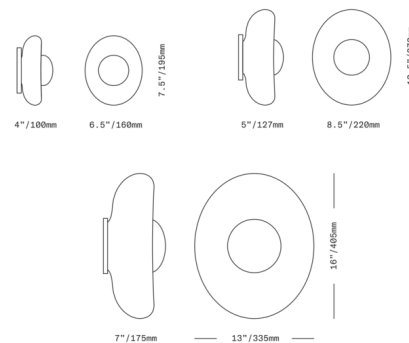

By SkLO

Description

The Pillow Wall / Ceiling Light features a dome of illuminated glass nestled in a gentle embrace by an arching dome of frosted glass. Pillow's soft, organic geometry creates a whimsical and welcoming expression, while the different colors of glass in the inner and outer portions of the shade add intriguing complexity.

Shown in brushed brass / strawberry frosted / white

Specifications

COLOR Strawberry Frosted / White
BODY FINISH Brushed Brass
WATTAGE 7W
DIMMER Standard 120V
DIMENSIONS 6.29"W x 7.67"H x 3.93"D
BULB NOT INCLUDED 1 x JCD/G9/7W/120V LED