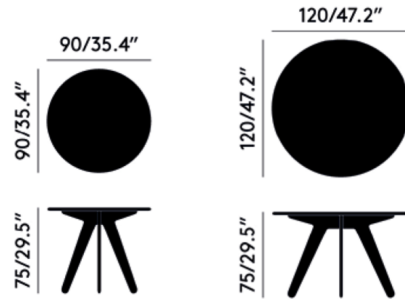

### Specifications

COLOR	N/A
BODY FINISH	Natural
WATTAGE	N/A
DIMMER	N/A
DIMENSIONS	47.24"W x 29.52"H
BULB	N/A

CLICK TO VIEW PRODUCT

Notes: