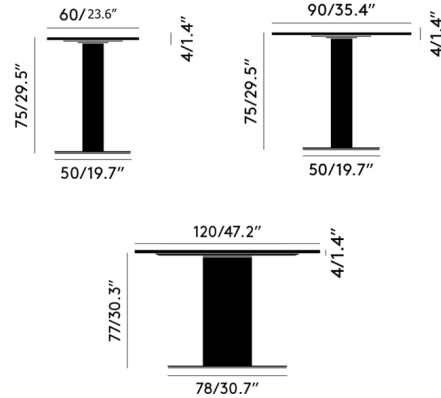

By Tom Dixon

Description

The Tube Dining Table is a sleek and elegant piece that will elevate any decor. It features a round marble tabletop on a steel pedestal base for a clean-lined, elemental expression that will complement a wide variety of decor styles. Note: The 47.2 inch size is not available in brass finish.

Shown in black / pebble marble

Specifications

COLOR	Pebble Marble
BODY FINISH	Black
WATTAGE	N/A
DIMMER	N/A
DIMENSIONS	35.43"W x 29.5"H
BULB	N/A

CLICK TO VIEW PRODUCT

Notes: