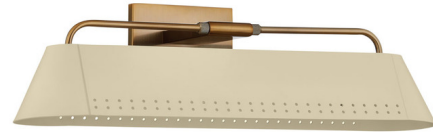

Lightology

lightology.com
866-954-4489
04-24-26

Project: _____

Company: _____

Location: _____ Fixture Type: _____

SPEC #: **TRY1287088**

Approved On: _____ Approved By: _____

Rowan Picture Light By Troy Lighting

Description

In a tapered racetrack shape, the Rowan Picture Light provides a sleek option for lighting a wall or picture. Small perforations along the shade enable an increased wash of light while also adding a decorative accent to the Soft Sand shade.

Shown in patina brass / soft sand

Specifications

COLOR Soft Sand
BODY FINISH Patina Brass
WATTAGE 30W
DIMMER Standard 120V
DIMENSIONS 18.5"W x 5.5"H x 7.25"D
BULB NOT INCLUDED 2 x T10/Medium (E26)/15W/120V Incandescent
OTHER BULB OPTIONS 2 x T10/Medium (E26)/120V LED
COUNTRY OF ORIGIN China