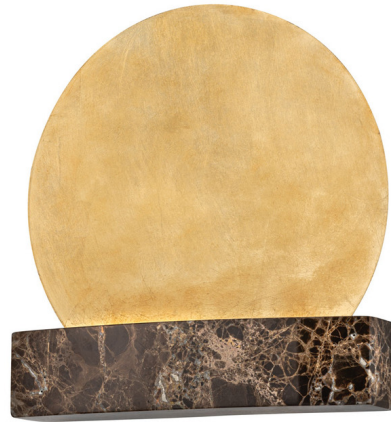

Lightology

lightology.com
866-954-4489
04-25-26

Project: _____

Company: _____

Location: _____ Fixture Type: _____

SPEC #: **TRY1287120**

Approved On: _____ Approved By: _____

Rune Wall Sconce By Troy Lighting

Description

Ancient meets innovative in the captivating Rune Wall Sconce. Resembling the moon, this sconce features a metal disc backplate that dips into a platform of honed Grey Emperor Marble, creating a striking contrast. Its glowing aura and art-driven design is like jewelry for a room.

Shown in vintage gold leaf / dark emperor

Specifications

COLOR Dark Emperor
BODY FINISH Vintage Gold Leaf
WATTAGE 13W
DIMMER Low Voltage Electronic
DIMENSIONS 11"W x 11.5"H x 3.25"D
INTEGRATED LED MODULE 1 x LED/13W/120V LED
COUNTRY OF ORIGIN China