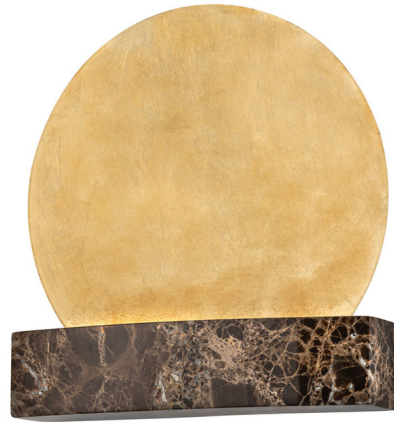

Lightology

lightology.com
866-954-4489
07-04-26

Project: _____

Company: _____

Location: _____ Fixture Type: _____

SPEC #: **TRY1287120**

Approved On: _____ Approved By: _____

Rune Wall Sconce By Troy Lighting

Description

Ancient meets innovative in the captivating Rune Wall Sconce. Resembling the moon, this sconce features a metal disc backplate that dips into a platform of honed Grey Emperor Marble, creating a striking contrast. Its glowing aura and art-driven design is like jewelry for a room.

Shown in vintage gold leaf / dark emperor

Specifications

COLOR Dark Emperor
BODY FINISH Vintage Gold Leaf
WATTAGE 13W
DIMMER Low Voltage Electronic
DIMENSIONS 11"W x 11.5"H x 3.25"D
INTEGRATED LED MODULE 1 x LED/13W/120V LED
COUNTRY OF ORIGIN China