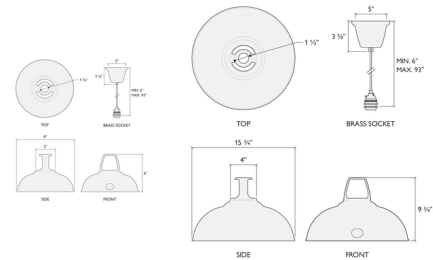

By Coolicon

Description

The Standard Pendant features a timeless design that recalls the factories and workshops of 1930s Britain. The steel dome shade is coated with vitreous enamel, a glassy surface that fuses to the steel through the skillful process of wet enameling. A brass socket adds a warm, natural touch that highlights Standard's classic looks. White Vitreous Enamel ceiling cups mirror the iconic gallery of the Coolicon lampshade.

Shown in white / green

Specifications

COLOR	Green
BODY FINISH	White
WATTAGE	17W
DIMMER	Standard 120V
DIMENSIONS	9"W x 6"H
BULB NOT INCLUDED	1 x Edison ST-Shape/Medium (E26)/17W/120V LED
OTHER BULB OPTIONS	Edison ST-Shape/Medium (E26)/60W/120V Incandescent
COUNTRY OF ORIGIN	United Kingdom