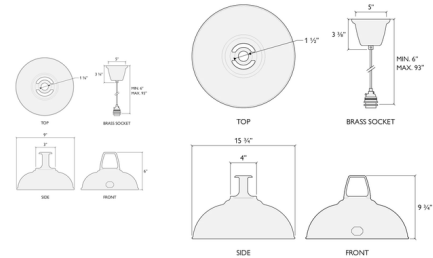

By Coolicon

Description

The Standard Pendant features a timeless design that recalls the factories and workshops of 1930s Britain. The steel dome shade is coated with vitreous enamel, a glassy surface that fuses to the steel through the skillful process of wet enameling. A brass socket adds a warm, natural touch that highlights Standard's classic looks. White Vitreous Enamel ceiling cups mirror the iconic gallery of the Coolicon lampshade.

Shown in white / green

Specifications

COLOR	Green
BODY FINISH	White
WATTAGE	17W
DIMMER	Standard 120V
DIMENSIONS	9"W x 6"H
BULB NOT INCLUDED	1 x Edison ST-Shape/Medium (E26)/17W/120V LED
OTHER BULB OPTIONS	Edison ST-Shape/Medium (E26)/60W/120V Incandescent
COUNTRY OF ORIGIN	United Kingdom