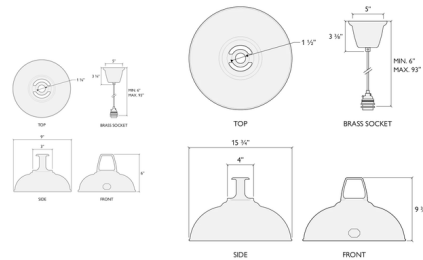

By Coolicon

Description

The Standard Pendant features a timeless design that recalls the factories and workshops of 1930s Britain. The steel dome shade is coated with vitreous enamel, a glassy surface that fuses to the steel through the skillful process of wet enameling. A brass socket adds a warm, natural touch that highlights Standard's classic looks. White Vitreous Enamel ceiling cups mirror the iconic gallery of the Coolicon lampshade.

Shown in white / sky blue

Specifications

COLOR Sky Blue
BODY FINISH White
WATTAGE 17W
DIMMER Standard 120V
DIMENSIONS 9"W x 6"H
BULB NOT INCLUDED 1 x Edison ST-Shape/Medium (E26)/17W/120V LED
OTHER BULB OPTIONS 1 x Edison ST-Shape/Medium (E26)/60W/120V Incandescent
COUNTRY OF ORIGIN United Kingdom