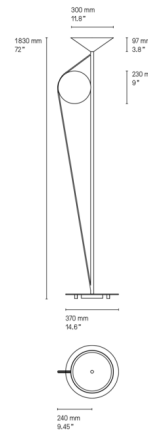

### Description

The Cercle et Trait Floor Lamp offers a strong graphic expression composed of elemental geometric forms for an elegant modern look. The conical shade directs light upwards to provide indirect ambient illumination. Dimmer footswitch located on cord.

### Specifications

COLOR . . . . . N/A  
BODY FINISH . . . . . Satin Graphite  
WATTAGE . . . . . 36W  
DIMMER . . . . . Included  
DIMENSIONS . . . . . 14.6"W x 72"H  
INTEGRATED LED MODULE . . . . . 1 x LED/36W/120V LED  
COUNTRY OF ORIGIN . . . . . France

### Technical Information

LAMP COLOR . . . . . 2700K  
LUMENS/WATT . . . . . 150.00  
LUMINOUS FLUX . . . . . 5400 lumens

Shown in satin graphite

CLICK TO VIEW PRODUCT

Notes: