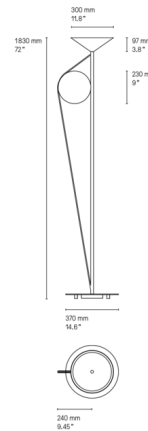

CLICK TO VIEW PRODUCT

Notes: