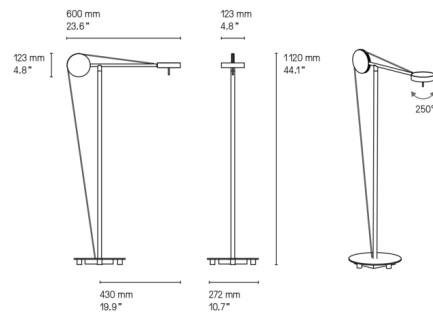

Lightology

lightology.com
866-954-4489
04-04-26

Project: _____

Company: _____

Location: _____ Fixture Type: _____

SPEC #: **CVL1287380**

Approved On: _____ Approved By: _____

Cercle et Trait Standing Reading Light By CVL Luminaires

Description

The Cercle et Trait Standing Reading Light offers a strong graphic expression composed of elemental geometric forms for an elegant modern look. The circular lamp head is supported by a linear stem and crossbar playfully balanced by a round counterweight. The head can be tilted 250 degrees to direct light precisely where it is needed most. Dimmer switch located on cord.

Shown in satin brass

Specifications

COLOR N/A
BODY FINISH Satin Brass
WATTAGE 11W
DIMMER Included
DIMENSIONS 23.6"W x 44.1"H x 10.7"D
INTEGRATED LED MODULE 1 x LED/11W/24V LED
COUNTRY OF ORIGIN France

Technical Information