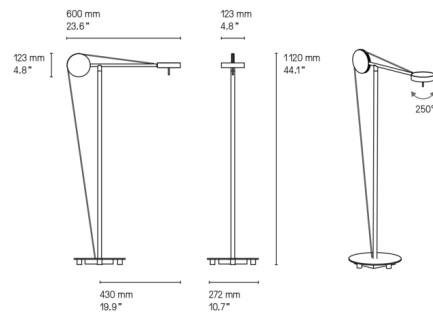

Lightology

lightology.com
866-954-4489
05-20-26

Project: _____

Company: _____

Location: _____ Fixture Type: _____

SPEC #: **CVL1287380**

Approved On: _____ Approved By: _____

Cercle et Trait Standing Reading Light By CVL Luminaires

Description

The Cercle et Trait Standing Reading Light offers a strong graphic expression composed of elemental geometric forms for an elegant modern look. The circular lamp head is supported by a linear stem and crossbar playfully balanced by a round counterweight. The head can be tilted 250 degrees to direct light precisely where it is needed most. Dimmer switch located on cord.

Shown in satin brass

Specifications

COLOR N/A
BODY FINISH Satin Brass
WATTAGE 11W
DIMMER Included
DIMENSIONS 23.6"W x 44.1"H x 10.7"D
INTEGRATED LED MODULE 1 x LED/11W/24V LED
COUNTRY OF ORIGIN France

Technical Information