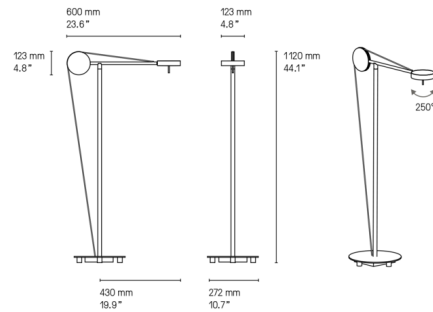

Lightology

lightology.com
866-954-4489
07-07-26

Project: _____

Company: _____

Location: _____ Fixture Type: _____

SPEC #: **CVL1287380**

Approved On: _____ Approved By: _____

Cercle et Trait Standing Reading Light By CVL Luminaires

Description

The Cercle et Trait Standing Reading Light offers a strong graphic expression composed of elemental geometric forms for an elegant modern look. The circular lamp head is supported by a linear stem and crossbar playfully balanced by a round counterweight. The head can be tilted 250 degrees to direct light precisely where it is needed most. Dimmer switch located on cord.

Shown in satin brass

Specifications

COLOR	N/A
BODY FINISH	Satin Brass
WATTAGE	11W
DIMMER	Included
DIMENSIONS	23.6"W x 44.1"H x 10.7"D
INTEGRATED LED MODULE	1 x LED/11W/24V LED
COUNTRY OF ORIGIN	France

Technical Information