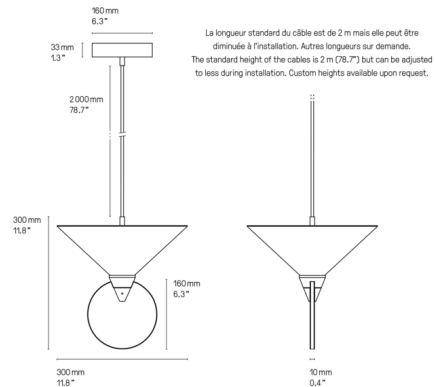

Description

The Compass Pendant features a conical glass diffuser accented by a circular disc in solid walnut or marble for a modern, geometric aesthetic. The combination of luxe materials and natural textures creates a warm expression that will elevate any interior's decor.

Shown in satin brass / walnut

Specifications

COLOR Walnut
BODY FINISH Satin Brass
WATTAGE 10W
DIMMER Low Voltage Electronic
DIMENSIONS 11.8"W x 11.8"H
INTEGRATED LED MODULE 1 x LED/10W/120V LED
COUNTRY OF ORIGIN France

Technical Information

LAMP COLOR 2700K
LUMENS/WATT 106.00
LUMINOUS FLUX 1060 lumens

CLICK TO VIEW PRODUCT

Notes: