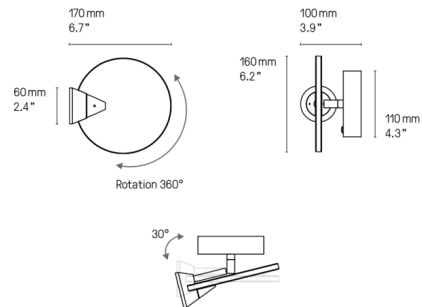

### Specifications

COLOR . . . . . White Marble  
BODY FINISH . . . . . Satin Brass  
WATTAGE . . . . . 4W  
DIMMER . . . . . Included  
DIMENSIONS . . . . . 6.7"W x 6.2"H x 3.9"D  
INTEGRATED LED MODULE . . . . . 1 x LED/4W/24V LED  
COUNTRY OF ORIGIN . . . . . France

### Technical Information

PRODUCT DIMENSIONS . . . . . Backplate: 4.3" diameter  
LAMP COLOR . . . . . 2700K  
LUMENS/WATT . . . . . 82.75  
LUMINOUS FLUX . . . . . 331 lumens

Shown in satin brass / white marble