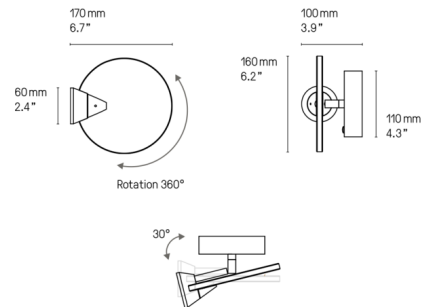

Specifications

COLOR White Marble
BODY FINISH Satin Brass
WATTAGE 4W
DIMMER Included
DIMENSIONS 6.7"W x 6.2"H x 3.9"D
INTEGRATED LED MODULE 1 x LED/4W/24V LED
COUNTRY OF ORIGIN France

Technical Information

PRODUCT DIMENSIONS Backplate: 4.3" diameter
LAMP COLOR 2700K
LUMENS/WATT 82.75
LUMINOUS FLUX 331 lumens

Shown in satin brass / white marble

CLICK TO VIEW PRODUCT

Notes: