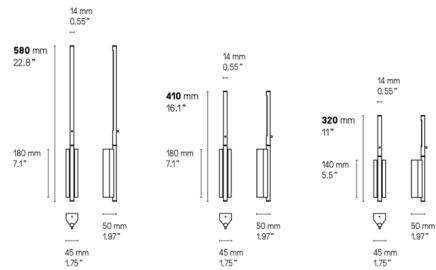

115 mm

CLICK TO VIEW PRODUCT

Notes: