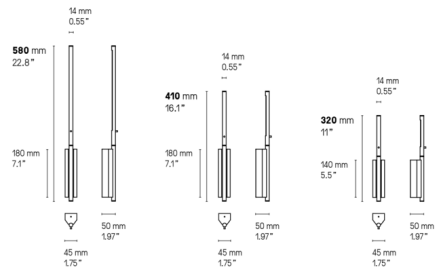

115 mm

Specifications

COLOR	N/A
BODY FINISH	Satin Brass
WATTAGE	2W
DIMMER	Not Dimmable
DIMENSIONS	1.77"W x 12.6"H x 1.96"D
INTEGRATED LED MODULE	1 x LED/2W/24V LED
COUNTRY OF ORIGIN	France

Technical Information

PRODUCT DIMENSIONS	Backplate: 4.5" W
LAMP COLOR	2700K
LUMENS/WATT	50.00
LUMINOUS FLUX	100 lumens

CLICK TO VIEW PRODUCT

Notes: