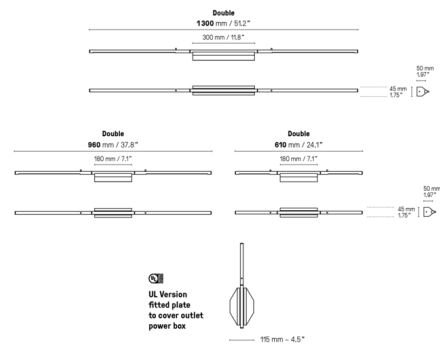

By CVL Luminaires

Description

The simple and minimalist Link Double Wall Reading Light features a slim stem housing an LED strip for a sleek, modern aesthetic. The stem can be positioned towards a wall to provide soft, indirect light or rotated outward to direct light into the surrounding room. Includes octagonal mounting plate to cover 4 inch US junction box (not pictured). Can be mounted vertically or horizontally.

Specifications

| | |
|-----------------------|---------------------------|
| COLOR | N/A |
| BODY FINISH | Polished Nickel |
| WATTAGE | 12W |
| DIMMER | Not Dimmable |
| DIMENSIONS | 37.79"W x 1.77"H x 1.96"D |
| INTEGRATED LED MODULE | 1 x LED/12W/24V LED |
| COUNTRY OF ORIGIN | France |

Technical Information

| | |
|--------------------|-------------------|
| PRODUCT DIMENSIONS | Backplate: 4.5" W |
| LAMP COLOR | 2700K |
| LUMENS/WATT | 48.33 |
| LUMINOUS FLUX | 580 lumens |

Notes:

Shown in polished nickel