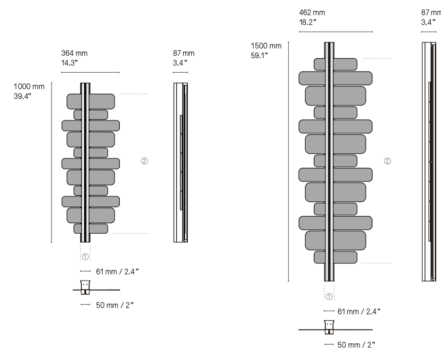

By CVL Luminaires

Description

The Strate Score Wall Sconce features a grouping of rectangular brass slats linked by an illuminated linear frame. Strate's large size and modern geometric aesthetic give it a sculptural expression that will anchor any space's decor as an eye-catching centerpiece. Includes 4.7 inch W wall plate to cover standard US junction box (not pictured).

Specifications

COLOR Satin Nickel
BODY FINISH Satin Graphite
WATTAGE 80W
DIMMER Low Voltage Electronic
DIMENSIONS 18.2"W x 59.1"H x 3.4"D
INTEGRATED LED MODULE 1 x LED/80W/24V LED
COUNTRY OF ORIGIN France

Technical Information

LAMP COLOR 2700K
LUMENS/WATT 76.25
LUMINOUS FLUX 6100 lumens

Shown in satin graphite / satin nickel

CLICK TO VIEW PRODUCT

Notes: