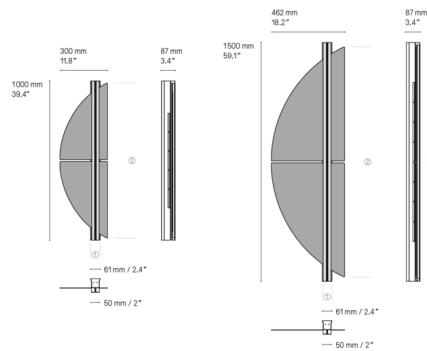

CLICK TO VIEW PRODUCT

Notes: