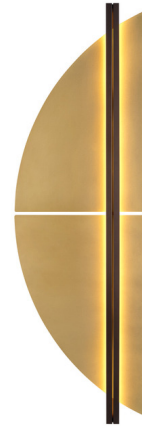

Lightology

lightology.com
866-954-4489
06-29-26

Project: _____

Company: _____

Location: _____ Fixture Type: _____

SPEC #: **CVL1287536**

Approved On: _____ Approved By: _____

Strate Spi Wall Sconce

By CVL Luminaires

Description

The Strate Spi Wall Sconce features a semi-circular reflector supported by an illuminated linear frame. Strate's large size and modern geometric aesthetic give it a sculptural expression that will anchor any space's decor as an eye-catching centerpiece. Includes 4.7 inch W wall plate to cover standard US junction box (not pictured). May be mounted vertically or horizontally.

Specifications

COLOR	Satin Brass
BODY FINISH	Satin Graphite
WATTAGE	80W
DIMMER	Low Voltage Electronic
DIMENSIONS	18.2"W x 59.1"H x 3.4"D
INTEGRATED LED MODULE	1 x LED/80W/24V LED
COUNTRY OF ORIGIN	France

Technical Information

LAMP COLOR	2700K
LUMENS/WATT	76.25
LUMINOUS FLUX	6100 lumens

Shown in satin graphite / satin brass

CLICK TO VIEW PRODUCT

Notes: