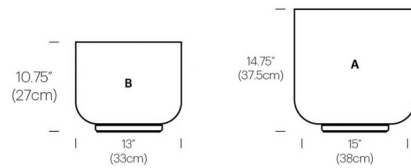

CLICK TO VIEW PRODUCT

Notes: