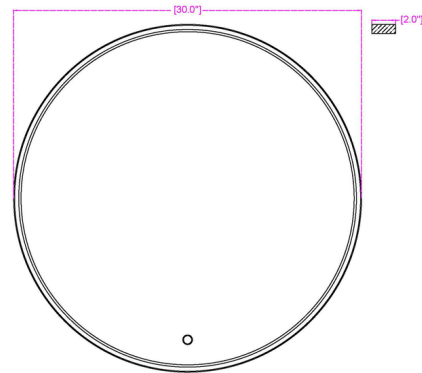

CLICK TO VIEW PRODUCT

Notes: