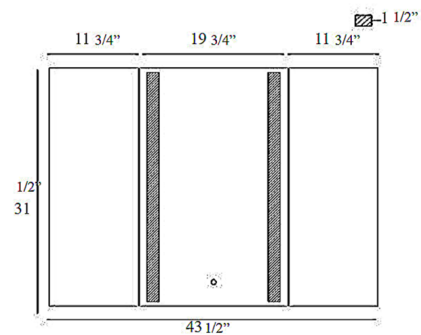

### Description

The Trias Tri-Fold Color-Select LED Mirror offers a sleek design, featuring a pair of back lit LED stripes placed in the center mirror and a tri-fold option for optimized viewing angles. A touch sensor switch is used to turn the light on and off and to choose the color temperature--6400K, 4500K, or 3000K. Pressing and holding the switch dims the lumens.

### Specifications

COLOR	N/A
BODY FINISH	Chrome
WATTAGE	36W
DIMMER	Included
DIMENSIONS	43.5"W x 31.5"H x 1.5"D
INTEGRATED LED MODULE	1 x LED/36W/120V LED
COUNTRY OF ORIGIN	China