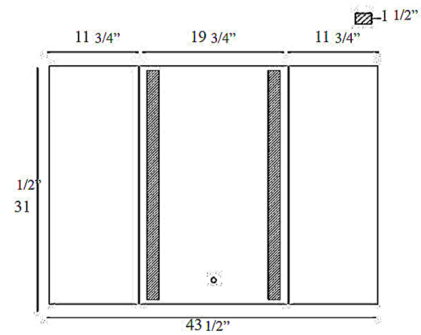

Description

The Trias Tri-Fold Color-Select LED Mirror offers a sleek design, featuring a pair of back lit LED stripes placed in the center mirror and a tri-fold option for optimized viewing angles. A touch sensor switch is used to turn the light on and off and to choose the color temperature--6400K, 4500K, or 3000K. Pressing and holding the switch dims the lumens.

Shown in chrome

Specifications

COLOR	N/A
BODY FINISH	Chrome
WATTAGE	36W
DIMMER	Included
DIMENSIONS	43.5"W x 31.5"H x 1.5"D
INTEGRATED LED MODULE	1 x LED/36W/120V LED
COUNTRY OF ORIGIN	China

Technical Information