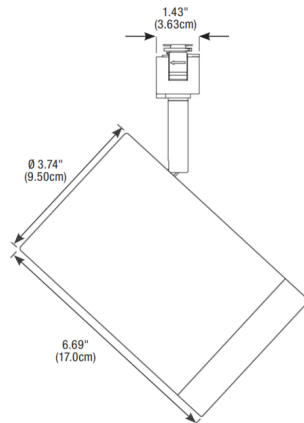

CLICK TO VIEW PRODUCT

Notes: