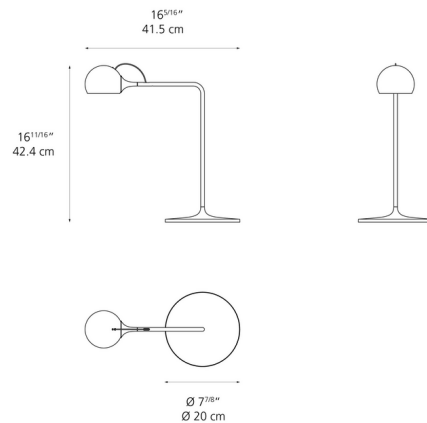

CLICK TO VIEW PRODUCT

Notes: