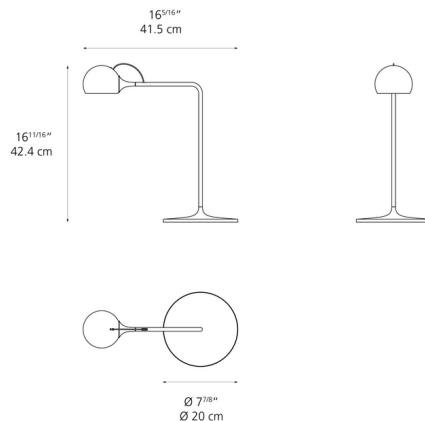

CLICK TO VIEW PRODUCT

Notes: