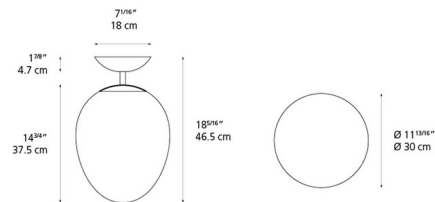

CLICK TO VIEW PRODUCT

Notes: