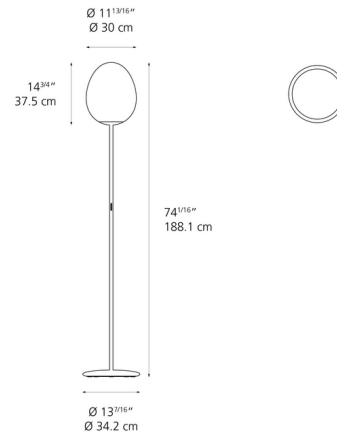

CLICK TO VIEW PRODUCT

Notes: