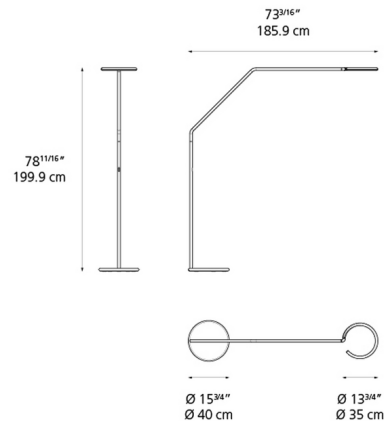

CLICK TO VIEW PRODUCT

Notes: