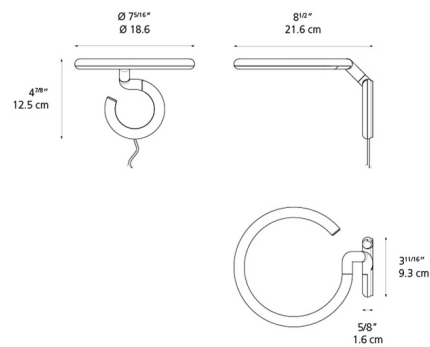

CLICK TO VIEW PRODUCT

Notes: