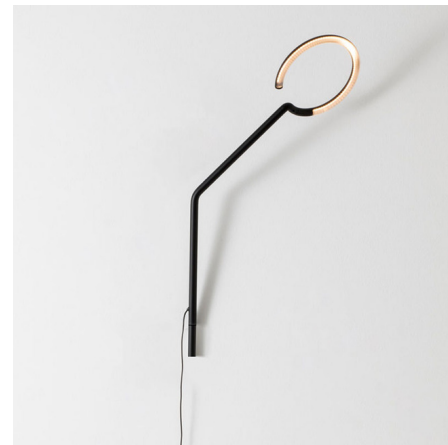

Introducing the Artemide Vine Plug-In Wall Light, a captivating design that blends sculptural form with dynamic functionality. This fixture features an open, ring-shaped lamp head gracefully supported by a thin, segmented stem. The true brilliance of the Vine lies in its extraordinary articulation: the head can be rotated nearly 360 degrees to direct light either upwards or downwards, providing versatile ambient or accent illumination. Beyond rotation, the lamp head can also be tilted to aim light outward into the room or back towards the lamp's base, allowing for precise light control. The angled segments of the lamp's stem create a striking silhouette with a strong graphic character, ensuring the Vine is not just a light source but a piece of modern art on your wall. A convenient dimmer switch is discreetly located directly on the lamp head, offering effortless control over brightness. Its plug-in design makes installation incredibly simple, allowing you to easily add a touch of contemporary elegance and flexible lighting to any space without complex wiring.

Specifications

COLOR . . . . . N/A
BODY FINISH . . . . . Black
WATTAGE 8W
DIMMER . . . . . Included
DIMENSIONS . . . . . 7.32"W x 10.75"H x 25.2"D
INTEGRATED LED MODULE . . . . . 1 x LED/8W/120V LED
COUNTRY OF ORIGIN . . . . . Italy

Technical Information

COLOR RENDERING . . . . . 90 CRI
LAMP COLOR 3000K
LUMENS/WATT 75.25
LUMINOUS FLUX . . . . . 602 lumens

Shown in black