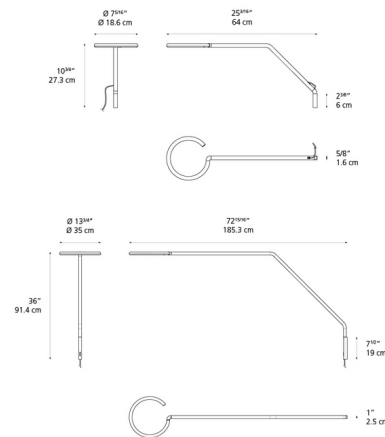

Notes:

CLICK TO VIEW PRODUCT