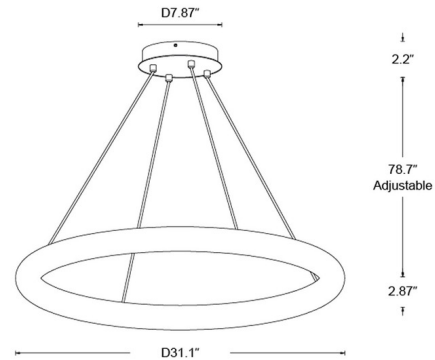

CLICK TO VIEW PRODUCT

Notes: