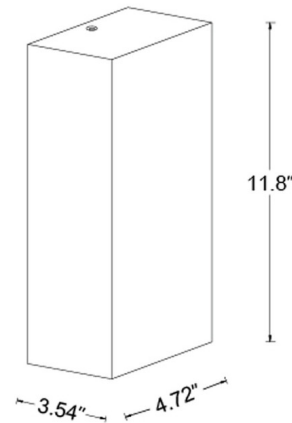

Shown in alabaster

CLICK TO VIEW PRODUCT

Notes: