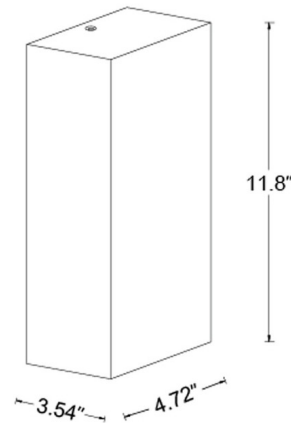

Shown in alabaster

CLICK TO VIEW PRODUCT

Notes: