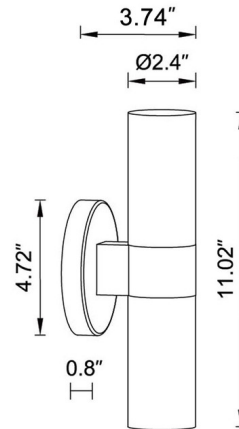

Lightology

lightology.com
866-954-4489
05-24-26

Project: _____

Company: _____

Location: _____ Fixture Type: _____

SPEC #: **BEC1287644**

Approved On: _____ Approved By: _____

Luella Wall Sconce By Beacon Lighting

Shown in brass / alabaster

Specifications

COLOR	Alabaster
BODY FINISH	Brass
WATTAGE	20W
DIMMER	Standard 120V
DIMENSIONS	4.72"W x 11.02"H x 3.74"D
BULB NOT INCLUDED	2 x JCD/G9/10W/120V LED
COUNTRY OF ORIGIN	China