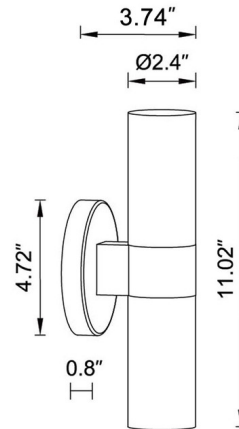

Lightology

lightology.com
866-954-4489
04-08-26

Project: _____

Company: _____

Location: _____ Fixture Type: _____

SPEC #: **BEC1287644**

Approved On: _____ Approved By: _____

Luella Wall Sconce By Beacon Lighting

Shown in brass / alabaster

Specifications

COLOR	Alabaster
BODY FINISH	Brass
WATTAGE	20W
DIMMER	Standard 120V
DIMENSIONS	4.72"W x 11.02"H x 3.74"D
BULB NOT INCLUDED	2 x JCD/G9/10W/120V LED
COUNTRY OF ORIGIN	China