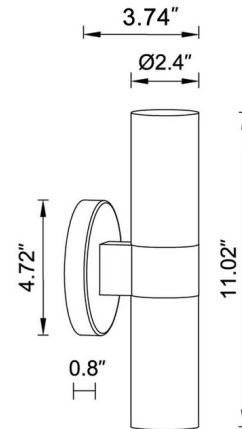

Lightology

lightology.com
866-954-4489
07-10-26

Project: _____

Company: _____

Location: _____ Fixture Type: _____

SPEC #: **BEC1287644**

Approved On: _____ Approved By: _____

Luella Wall Sconce By Beacon Lighting

Shown in brass / alabaster

Specifications

COLOR	Alabaster
BODY FINISH	Brass
WATTAGE	20W
DIMMER	Standard 120V
DIMENSIONS	4.72"W x 11.02"H x 3.74"D
BULB NOT INCLUDED	2 x JCD/G9/10W/120V LED
COUNTRY OF ORIGIN	China