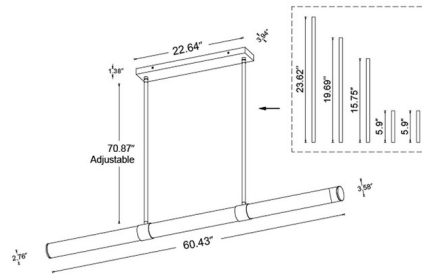

CLICK TO VIEW PRODUCT

Notes: