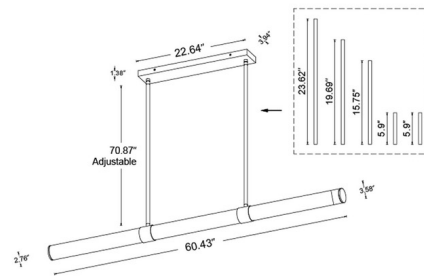

CLICK TO VIEW PRODUCT

Notes: