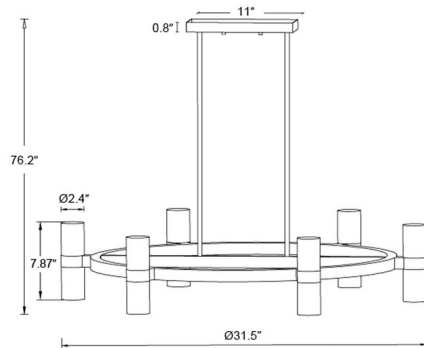

Shown in black / alabaster

Specifications

COLOR	Alabaster
BODY FINISH	Black
WATTAGE	160W
DIMMER	Standard 120V
DIMENSIONS	31.5"W x 7.87"H
BULB NOT INCLUDED	16 x JCD/G9/10W/120V LED
COUNTRY OF ORIGIN	China