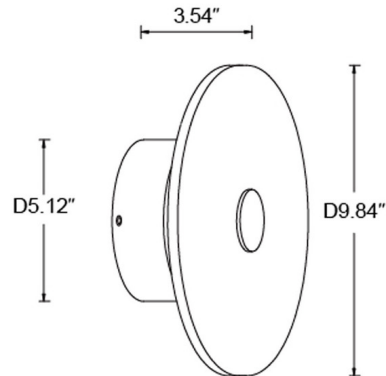

CLICK TO VIEW PRODUCT

Notes: