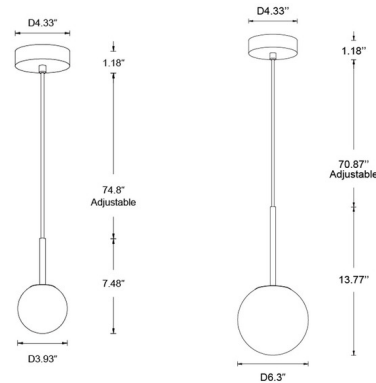

Description

The Lucent Pendant lends a sense of organic artistry and elegance to your space, whether hung as a single suspension or arranged in multiples. This mini pendant showcases a globe shade crafted out of natural alabaster, its beautiful veining highlighted as LED light shines through. Metal hardware in a sleek, modern finish complements the stone. Note: Does not mount to a standard US junction box. This item is part of the Made by Mayfair premium collection.

Shown in brass / alabaster

Specifications

COLOR	Alabaster
BODY FINISH	Brass
WATTAGE	10W
DIMMER	Standard 120V
DIMENSIONS	3.93"W x 7.48"H
BULB NOT INCLUDED	1 x LED/GX53/10W/120V LED
COUNTRY OF ORIGIN	China