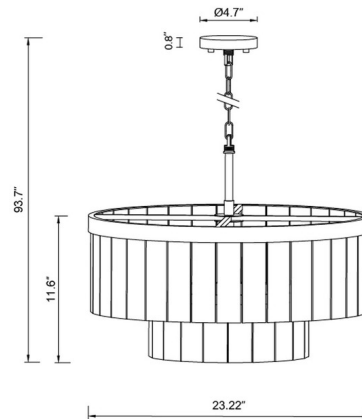

Lightology

lightology.com
866-954-4489
04-24-26

Project: _____
 Company: _____
 Location: _____ Fixture Type: _____
 SPEC #: **BEC1287655**
 Approved On: _____ Approved By: _____

Elora Convertible Pendant / Semi Flush By Beacon Lighting

Description

The Elora Convertible Pendant / Semi Flush boasts a stunning design that draws inspiration from classic jewelry, made of soft-hued jade stone panels arranged on a tiered frame. Light from the center illuminates the natural stone and fills your space with an inviting glow. The Elora is a true focal point in a foyer, living room, or dining room. It can be installed as a pendant or semi flush ceiling light. This item is part of the Made by Mayfair premium collection.

Shown in brass / jade

Specifications

COLOR	Jade
BODY FINISH	Brass
WATTAGE	135W
DIMMER	Standard 120V
DIMENSIONS	23.62"W x 18.7"H
BULB NOT INCLUDED	9 x B10/Candelabra (E12)/15W/120V LED
COUNTRY OF ORIGIN	China