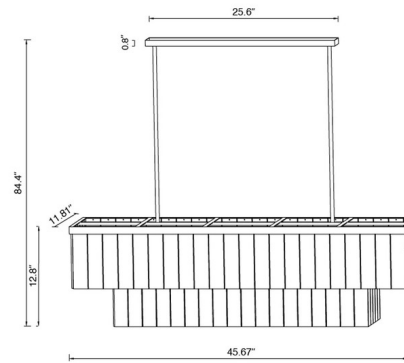

Description

Inspired by classic jewelry, the Elora Linear Pendant boasts a stunning design made of soft-hued jade stone panels arranged on a tiered rectangular frame. Light from the center illuminates the natural stone and fills your space with an inviting glow. This pendant is a chic centerpiece to place over a dining table or in a living room. This item is part of the Made by Mayfair premium collection.

Shown in brass / jade

Specifications

COLOR	Jade
BODY FINISH	Brass
WATTAGE	105W
DIMMER	Standard 120V
DIMENSIONS	45.67"L x 11.73"W x 12.8"H
BULB NOT INCLUDED	7 x A19/Medium (E26)/15W/120V LED
COUNTRY OF ORIGIN	China