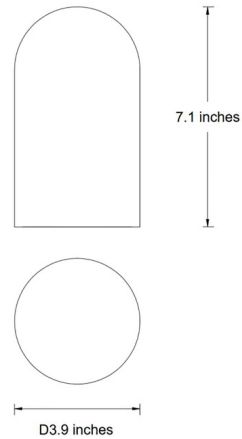

Shown in alabaster / alabaster

Specifications

COLOR	Alabaster
BODY FINISH	Alabaster
WATTAGE	5W
DIMMER	N/A
DIMENSIONS	3.9"W x 7.1"H
BULB NOT INCLUDED	1 x JCD/G9/5W/120V LED
COUNTRY OF ORIGIN	China

CLICK TO VIEW PRODUCT