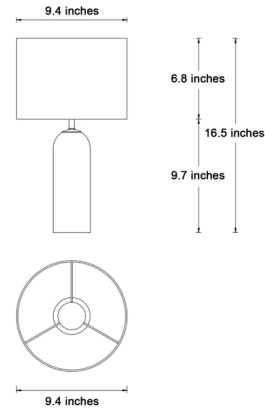

Description

Pairing a cylindrical Spanish alabaster base with a soft white linen shade, the petite Firma Table Lamp offers a sense of elegance for your space. Add a touch of timeless charm to your space with this classic table lamp with a total height of 16.5 inch. A G9 bulb inside the base illuminates the natural stone, while an E26 bulb on top casts a warm ambient light diffused by the shade. The lights are controlled separately, by an on/off switch at the socket for the upper bulb, and an on/off switch on the cord for the lower internal bulb. The bulbs are not included.

Shown in alabaster / white linen

Specifications

COLOR	White Linen
BODY FINISH	Alabaster
WATTAGE	20W
DIMMER	N/A
DIMENSIONS	9.4"W x 16.5"H
BULB NOT INCLUDED	1 x A19/Medium (E26)/15W/120V LED
BULB NOT INCLUDED	1 x JCD/G9/5W/120V LED
COUNTRY OF ORIGIN	China