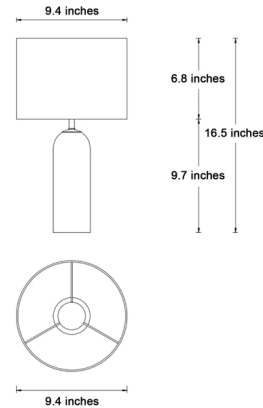

Description

Pairing a cylindrical Spanish alabaster base with a soft white linen shade, the petite Firma Table Lamp offers a sense of elegance for your space. Add a touch of timeless charm to your space with this classic table lamp with a total height of 16.5 inch. A G9 bulb inside the base illuminates the natural stone, while an E26 bulb on top casts a warm ambient light diffused by the shade. The lights are controlled separately, by an on/off switch at the socket for the upper bulb, and an on/off switch on the cord for the lower internal bulb. The bulbs are not included.

Shown in alabaster / white linen

Specifications

| | |
|-------------------|-----------------------------------|
| COLOR | White Linen |
| BODY FINISH | Alabaster |
| WATTAGE | 20W |
| DIMMER | N/A |
| DIMENSIONS | 9.4"W x 16.5"H |
| BULB NOT INCLUDED | 1 x A19/Medium (E26)/15W/120V LED |
| BULB NOT INCLUDED | 1 x JCD/G9/5W/120V LED |
| COUNTRY OF ORIGIN | China |