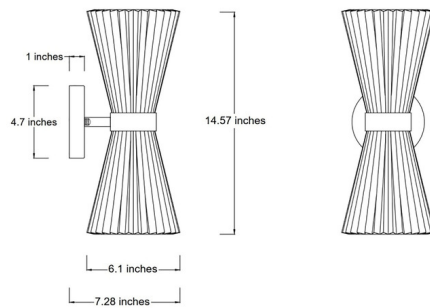

## Amore 2-Light Wall Sconce By Beacon Lighting

### Specifications

|                   |                                       |
|-------------------|---------------------------------------|
| COLOR             | White Linen                           |
| BODY FINISH       | Brass                                 |
| WATTAGE           | 20W                                   |
| DIMMER            | Standard 120V                         |
| DIMENSIONS        | 6.1"W x 14.57"H                       |
| BULB NOT INCLUDED | 2 x B10/Candelabra (E12)/10W/120V LED |
| COUNTRY OF ORIGIN | China                                 |